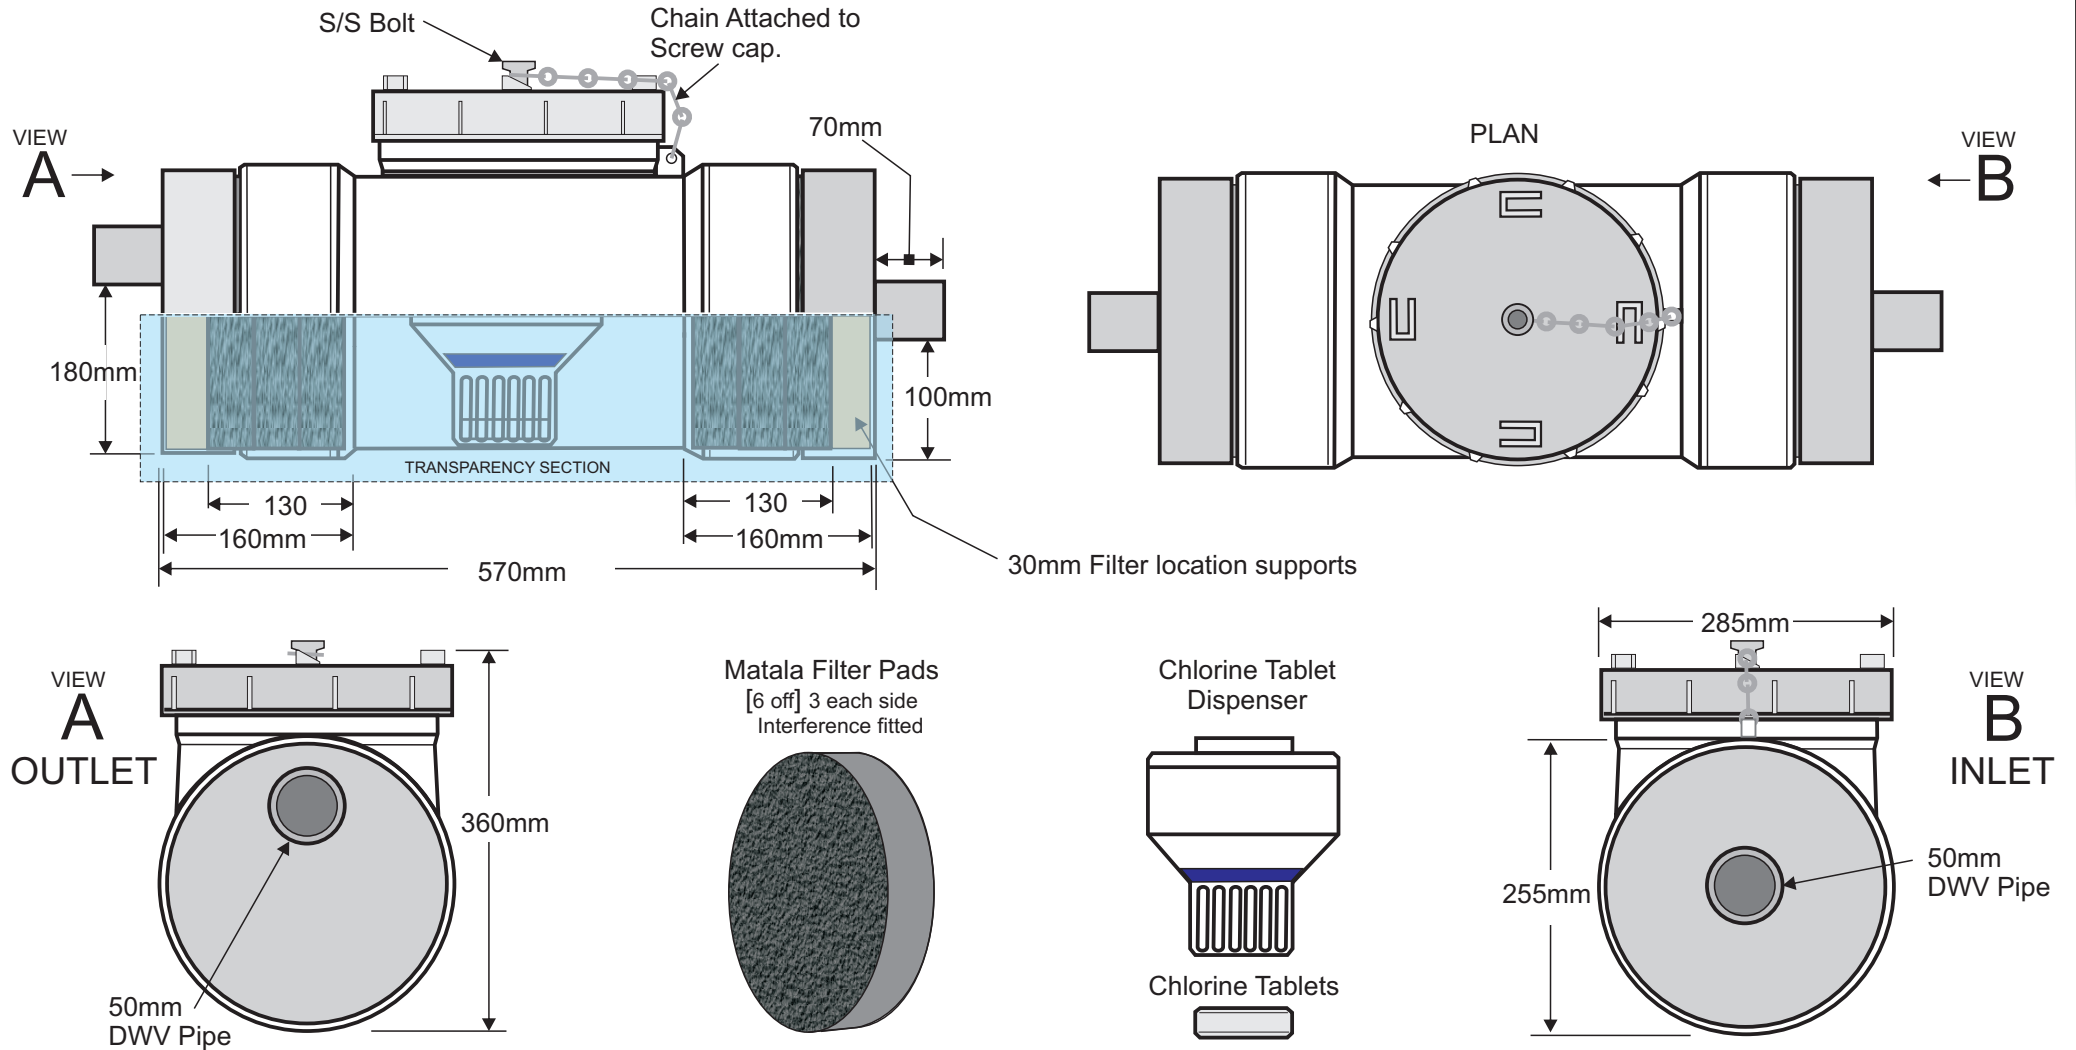

# Grey Water Filter Trap for Inland Water Vessels

Drawing No. SP 304	Grey Water Filter Trap for Inland Water Vessels	NOT DRAWN TO SCALE
<b>CODE</b>	<b>GREY TUBE 225mm - 20 Ltrs</b> Including Dispenser with Bromine/Chlorine Tablet [x1-75mm] & 6 Filter Pads	
<b>CAPACITY</b>	Suit 4 berth vessel.	
<b>COMPANY</b>	STORM PLASTICS (SA) Pty Ltd	
<b>EPA</b>	Developed within EPA Guidelines	
<b>PIPE MATERIAL</b>	Poly Vinyl Chloride - PVC	April 2018